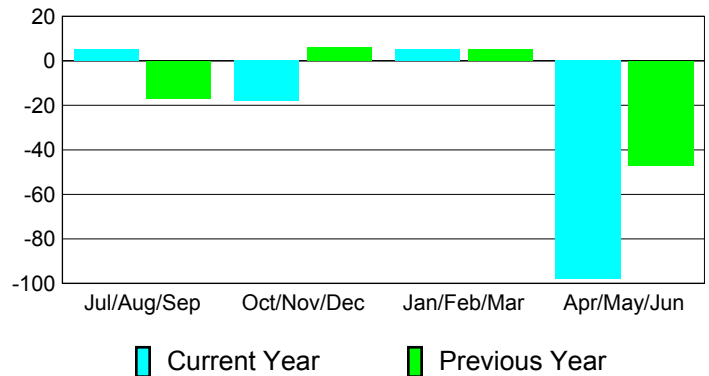

Club Results 2010-2011

Goal, New, Dropped, Gain/Loss

MEMBERSHIP

**Membership Results
2010-2011**

**Membership
2009-2010**

Month	Net Memb Goal	Actual New Memb	Actual Dropped Memb	Gain/Loss of Memb	Gain/Loss of Memb
Jul/Aug/Sep	20	31	-26	5	-17
Oct/Nov/Dec	10	23	-41	-18	6
Jan/Feb/Mar	20	23	-18	5	5
Apr/May/Jun	-30	20	-118	-98	-47
Totals	20	97	-203	-106	-53

Membership Results 2010-2011

Goal, New, Dropped, Gain/Loss

Comparison of Club Gain/Loss

Current Year Compared to the Previous Year

Comparison of Membership Gain/Loss

Current Year Compared to the Previous Year

YTD Status Quo Clubs 2010-2011

Status Quo Clubs Compared to Status Quo Members

Gender Comparison 2010-2011

Jul/Aug/Sep

Oct/Nov/Dec

Jan/Feb/Mar

Apr/May/Jun

Male