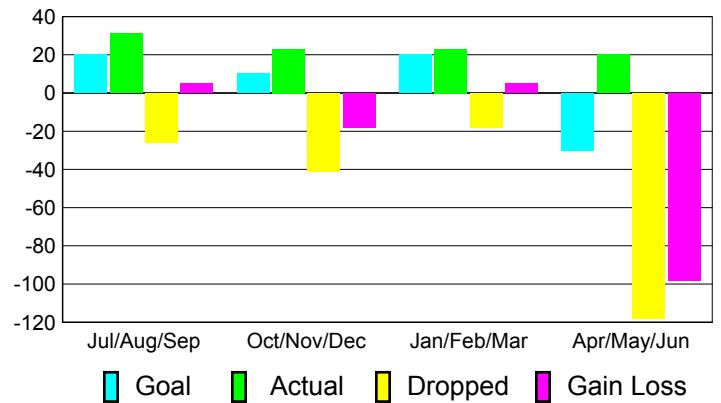

Club Results 2010-2011

Goal, New, Dropped, Gain/Loss

MEMBERSHIP

**Membership Results
2010-2011**

**Membership
2009-2010**

Month	Net Memb Goal	Actual New Memb	Actual Dropped Memb	Gain/Loss of Memb	Gain/Loss of Memb
Jul/Aug/Sep	20	31	-26	5	-17
Oct/Nov/Dec	10	23	-41	-18	6
Jan/Feb/Mar	20	23	-18	5	5
Apr/May/Jun	-30	20	-118	-98	-47
Totals	20	97	-203	-106	-53

Membership Results 2010-2011

Goal, New, Dropped, Gain/Loss

Comparison of Club Gain/Loss

Current Year Compared to the Previous Year

Comparison of Membership Gain/Loss

Current Year Compared to the Previous Year